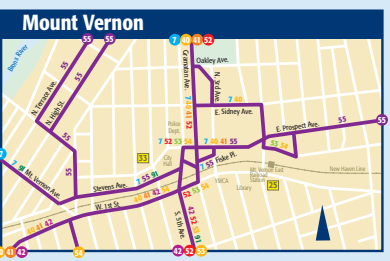

2005 Westchester County Bus System Map

the *bee-line* system

Bee-Line Bus Routes

Points of Interest

Legend

- Bus Route
- Bus Route Number
- Metro-North Railroad
- Linker (Bus/Rail Transfer) Station
- Other Station
- Amtrak Station
- Subway Station
- Subway Station
- Point of Interest
- Wheelchair Accessible

SCALE IN MILES

the *bee-line* system