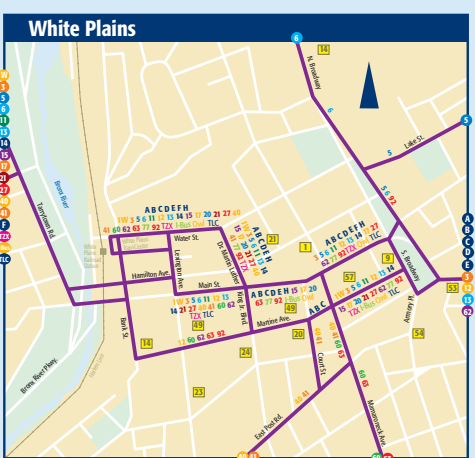

2005 Westchester County Bus System Map

the *bee-line* system

Bee-Line Bus Routes

Points of Interest

Legend

- Bus Route
- Bus Route Number
- Metro-North Railroad
- Linker (Bus/Rail Transfer) Station
- Other Station
- Amtrak Station
- Subway Station
- Subway Station
- Point of Interest
- Wheelchair Accessible

SCALE IN MILES

the *bee-line* system